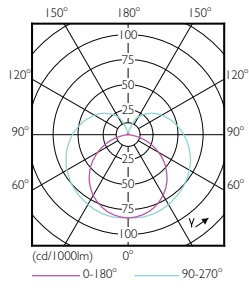

Essential LEDtube

Light Distribution Diagrams

ESSENTIAL LEDtube 16W G5 830 APR