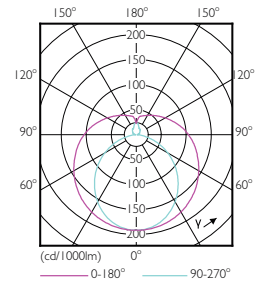

ESSENTIAL LEDtube HO 18W G13 865 T8 AP