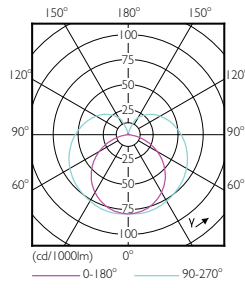

ESSENTIAL LEDtube 16W G5 840 APR